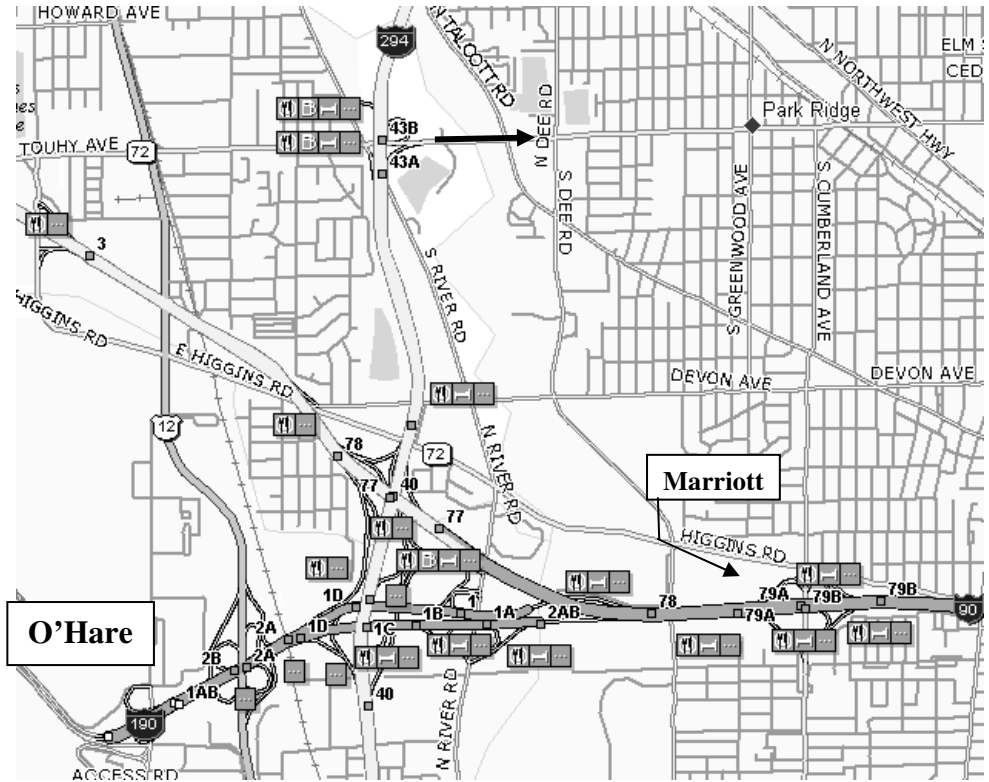

**DIRECTIONS to WHITE EAGLE 6839 N. Milwaukee Ave., Niles, IL**

From the South,  
294 North  
Exit to Chicago  
via Kennedy  
Expressway (90)  
Exit 40

Alternate if traffic  
is bad on Kennedy,  
continue to Touhy  
Exit 43 A (East)  
East on Touhy to  
Milwaukee (21)  
South East on  
Milwaukee to  
White Eagle

From Nothwest  
I 90 to Kennedy

Proceed East on Kennedy to Exit 82 A (Nagle Ave). North (left) on Nagle to Milwaukee Ave. Northwest (1/2 left) on Milwaukee to White Eagle (approximately 3/4 mile on right).