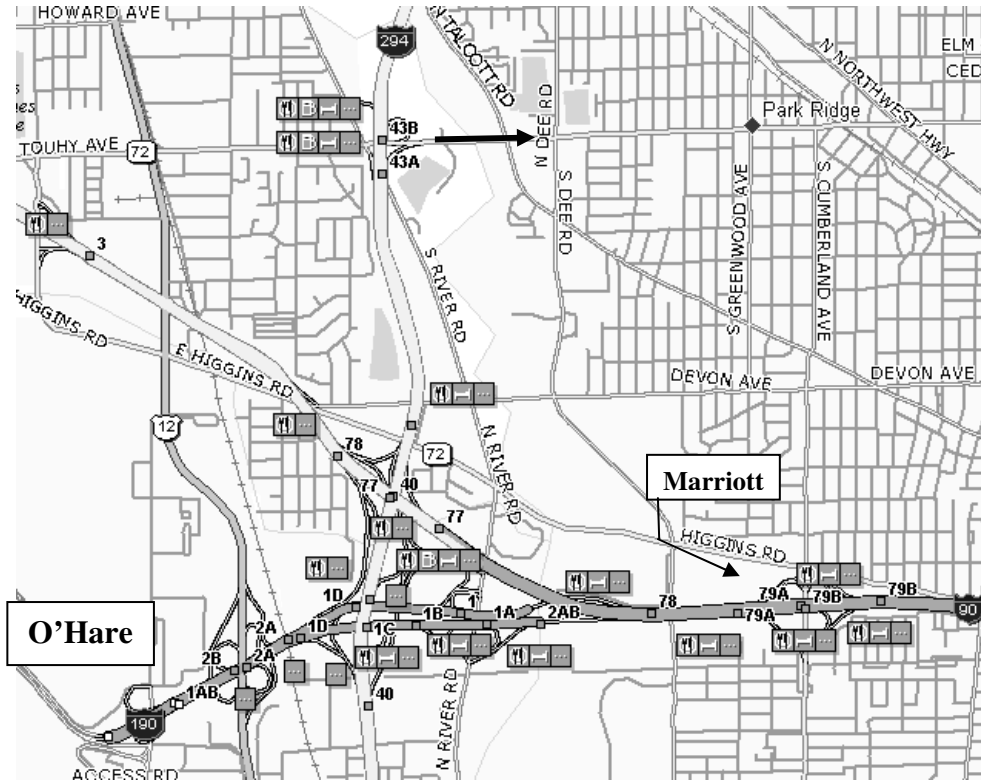

**DIRECTIONS to WHITE EAGLE 6839 N. Milwaukee Ave., Niles, IL**

From the South,  
294 North  
Exit to Chicago  
via Kennedy  
Expressway (90)  
Exit 40

Alternate if traffic  
is bad on Kennedy,  
continue to Touhy  
Exit 43 A (East)  
East on Touhy to  
Milwaukee (21)  
South East on  
Milwaukee to  
White Eagle

From Nothwest  
I 90 to Kennedy

Proceed East on Kennedy to Exit 82 A (Nagle Ave). North (left) on Nagle to Milwaukee Ave. Northwest (1/2 left) on Milwaukee to White Eagle (approximately 3/4 mile on right).